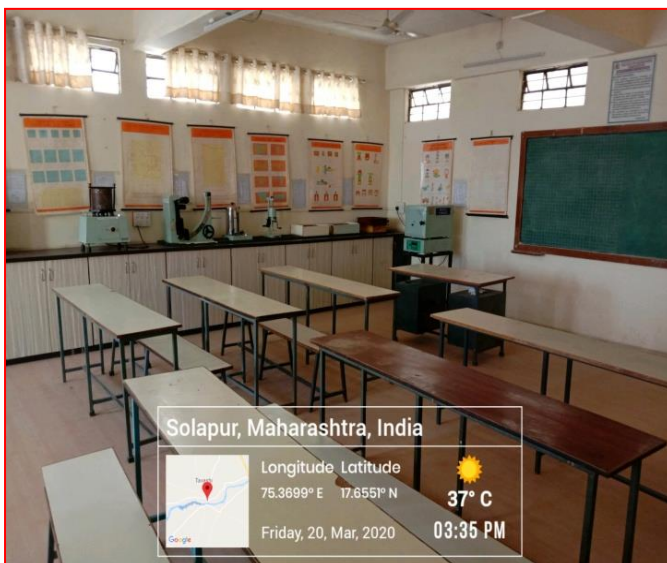

Ref.:-

Date:-

Computer Centre (MF 406)

Computer Lab (MF530)

Laboratory (MF529)

Research Lab (MF 503)

Shri Vitthal Education & Research Institute's

COLLEGE OF ENGINEERING, PANDHARPUR